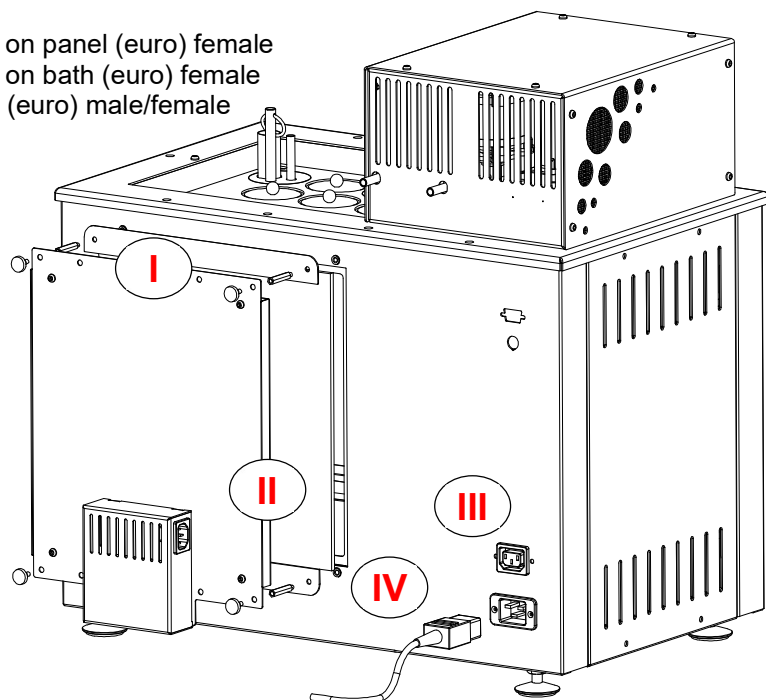

LED Backlight

Led backlight for viscometer baths TV2000 - TV4000 - TV7000 - TV2500

Item	Picture	Article number and description
00T0909		Stand Alone LED Panel Wide range input (85 .. 230V AC, 50-60Hz) For use with TV2000, TV4000, TV2500 or stand alone
00T0908		LED Panel "Back mount" wide range input For use with TV2000 and TV4000 only
00T0907		LED Panel "Back mount" wide range input For use with TV7000 only

Mounting the backpanel:

1. 1: LED panel
2. 2: Power plug on panel (euro) female
3. 3: Power plug on bath (euro) female
4. 4: Powercord, (euro) male/female

Z41-71